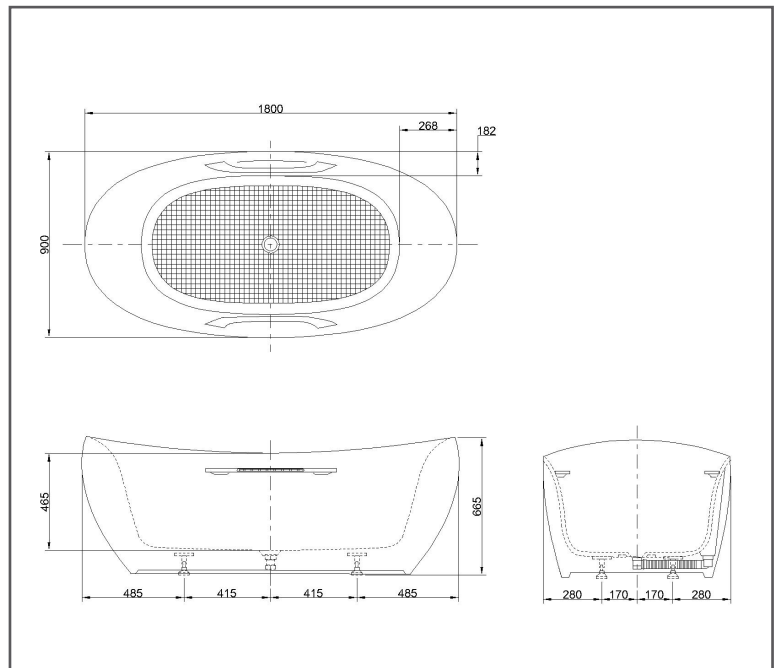

SPECIFICATIONS

- Material : Reinforced Marble
- Actual Capacity : 375L
- Waste Fitting : Included
- Size : 1800W x 900D x 666H mm

PARTS DESCRIPTION

- PJY1814HPWE#GW : Freestanding Bathtub with Hand Grip, Waste Fitting Included
- PJY1814HPWE#MW : Freestanding Bathtub with Hand Grip, Waste Fitting Included

COLOURS

- Gloss White (#GW)
- Matte White (#MW)

PJY1814HPWE#GW/ PJY1814HPWE#MW

Please consult, TOTO representative for more details.

All rights reserved by TOTO including but not limited to Improve & Change of Product Design, Specs or Availability at any time without prior notice